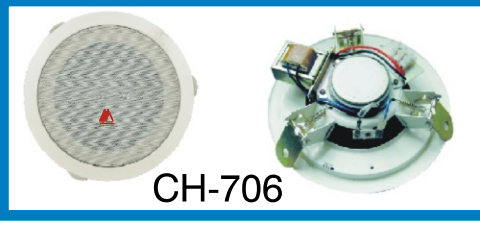

Ceiling Speakers

CH-705/5 "

MODEL	CH-705/5"
Line Voltage	70~100
Freq. Resp.	150-15K
Rated Power	3/6
Hole (mm)	175
Dimension (mm)	185
Material	ABS
Mounting	Ceiling
Weight (kg)	0.8
Sensitivity	94±3
Distortion %	<7

Ceiling Speakers

CH-705/6 "

MODEL	CH-705/6"
Line Voltage	70~100
Freq. Resp.	150-15K
Rated Power	3/6
Hole (mm)	218
Dimension (mm)	230
Material	ABS
Mounting	Ceiling
Weight (kg)	0.87
Sensitivity	94±3
Distortion %	<7

Ceiling Speakers

CH-706

MODEL	CH-706
Line Voltage	70~100
Freq. Resp.	150-15K
Rated Power	3/6
Hole (mm)	165
Dimension (mm)	200
Material	Metal
Mounting	Ceiling
Weight (kg)	0.9
Sensitivity	94±3
Distortion %	<7

Ceiling Speakers

CH-711

MODEL	CH-711
Line Voltage	70~100
Freq. Resp.	150-15K
Rated Power	6
Hole (mm)	90
Dimension (mm)	132
Material	Metal
Mounting	Ceiling
Weight (kg)	0.8
Sensitivity	94±3
Distortion %	<7